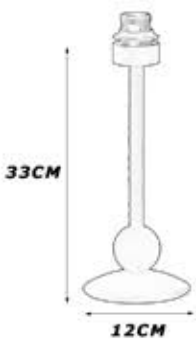

APT026NGPL

NEGRO PLATA

APT026NGORO

NEGRO ORO

APT026NGVD

NEGRO VERDE

PTS-3200X1600

APT026NGFX-NG