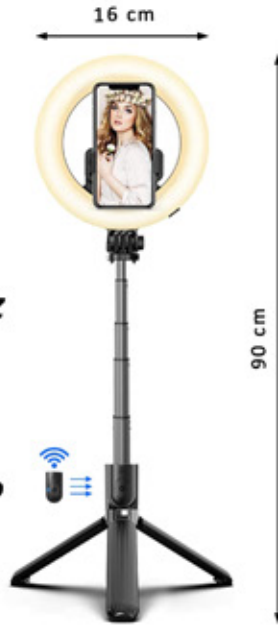

PTS-0440X0220

LED
1,2W

Lm
90

5000K

SELFIE ARO DE LUZ LED PARA MOVIL

AL001-BLANCO

AL001-CELESTE

AL001-ROSA

AL001-NEGRO

PTS-0860X0430

PALO SELFIE ARO LUZ LED

AL004-NEGRO

PTS-3900X1950

3 en 1:
ANILLO DE LUZ
PALO SELFIE
TRIPODE

MANDO BLUETOOTH INCLUIDO

3000K
4000K
6000K

1.200mAh

Mando
bluetooth

PINZA ARO LUZ LED

AL007-NEGRO

PTS-2900X1450

MANDO BLUETOOTH INCLUIDO

3000K
4000K
6000K

Mando
bluetooth