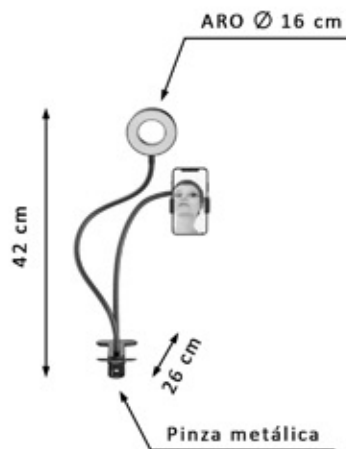

1.200mAh

Mando
bluetooth

PINZA ARO LUZ LED

AL007-NEGRO

PTS-2900X1450

MANDO BLUETOOTH INCLUIDO

3000K
4000K
6000K

Mando
bluetooth